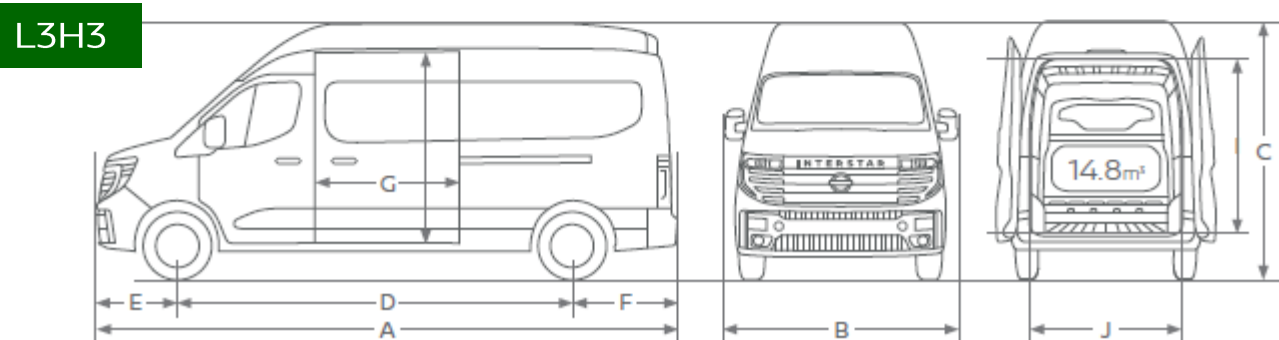

# PAYLOADS & DIMENSIONS

Dimensions (mm)		L2H2	L3H2	L3H3
A	Overall Length	5680	6310	6310
B	Overall Width	2466	2466	2466
C	Unladen Height	2503	2501	2756
D	Wheelbase	3585	4215	4215
E	Front Overhang	965	965	965
F	Rear Overhang	1130	1130	1130
G	Side Door Width	1310	1310	1310
H	Side Door Loading Height	1753	1753	1753
I	Rear Door Loading Height	572	570	570
	Max Towing Capacity (kg)	1580	1580	TBC*
	Max Payload (kg)	1447	1375	TBC*
	Max Kerb Weight (kg)	2404	2450	TBC*