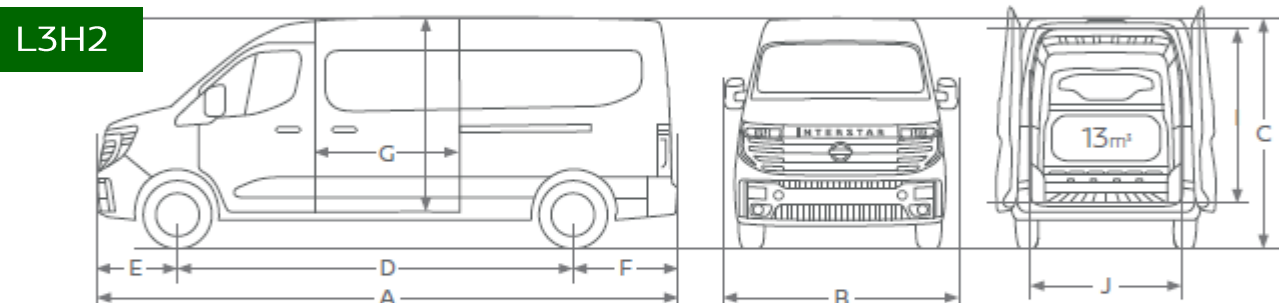

# PAYLOADS & DIMENSIONS

Dimensions (mm)		L2H2	L3H2	L3H3
A	Overall Length	5680	6310	6310
B	Overall Width	2466	2466	2466
C	Unladen Height	2503	2501	2756
D	Wheelbase	3585	4215	4215
E	Front Overhang	965	965	965
F	Rear Overhang	1130	1130	1130
G	Side Door Width	1310	1310	1310
H	Side Door Loading Height	1753	1753	1753
I	Rear Door Loading Height	572	570	570
	Max Towing Capacity (kg)	1580	1580	TBC*
	Max Payload (kg)	1447	1375	TBC*
	Max Kerb Weight (kg)	2404	2450	TBC*