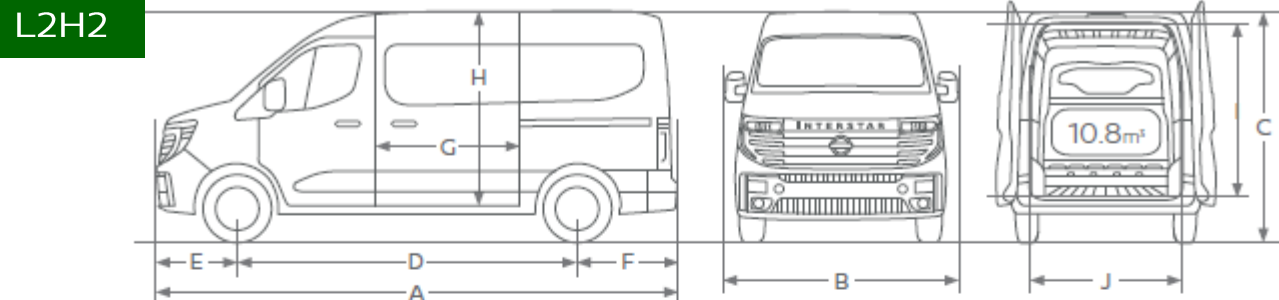

# PAYLOADS & DIMENSIONS

Dimensions (mm)		L2H2	L3H2	L3H3
A	Overall Length	5680	6310	6310
B	Overall Width	2466	2466	2466
C	Unladen Height	2503	2501	2756
D	Wheelbase	3585	4215	4215
E	Front Overhang	965	965	965
F	Rear Overhang	1130	1130	1130
G	Side Door Width	1310	1310	1310
H	Side Door Loading Height	1753	1753	1753
I	Rear Door Loading Height	572	570	570
	Max Towing Capacity (kg)	1580	1580	TBC*
	Max Payload (kg)	1447	1375	TBC*
	Max Kerb Weight (kg)	2404	2450	TBC*