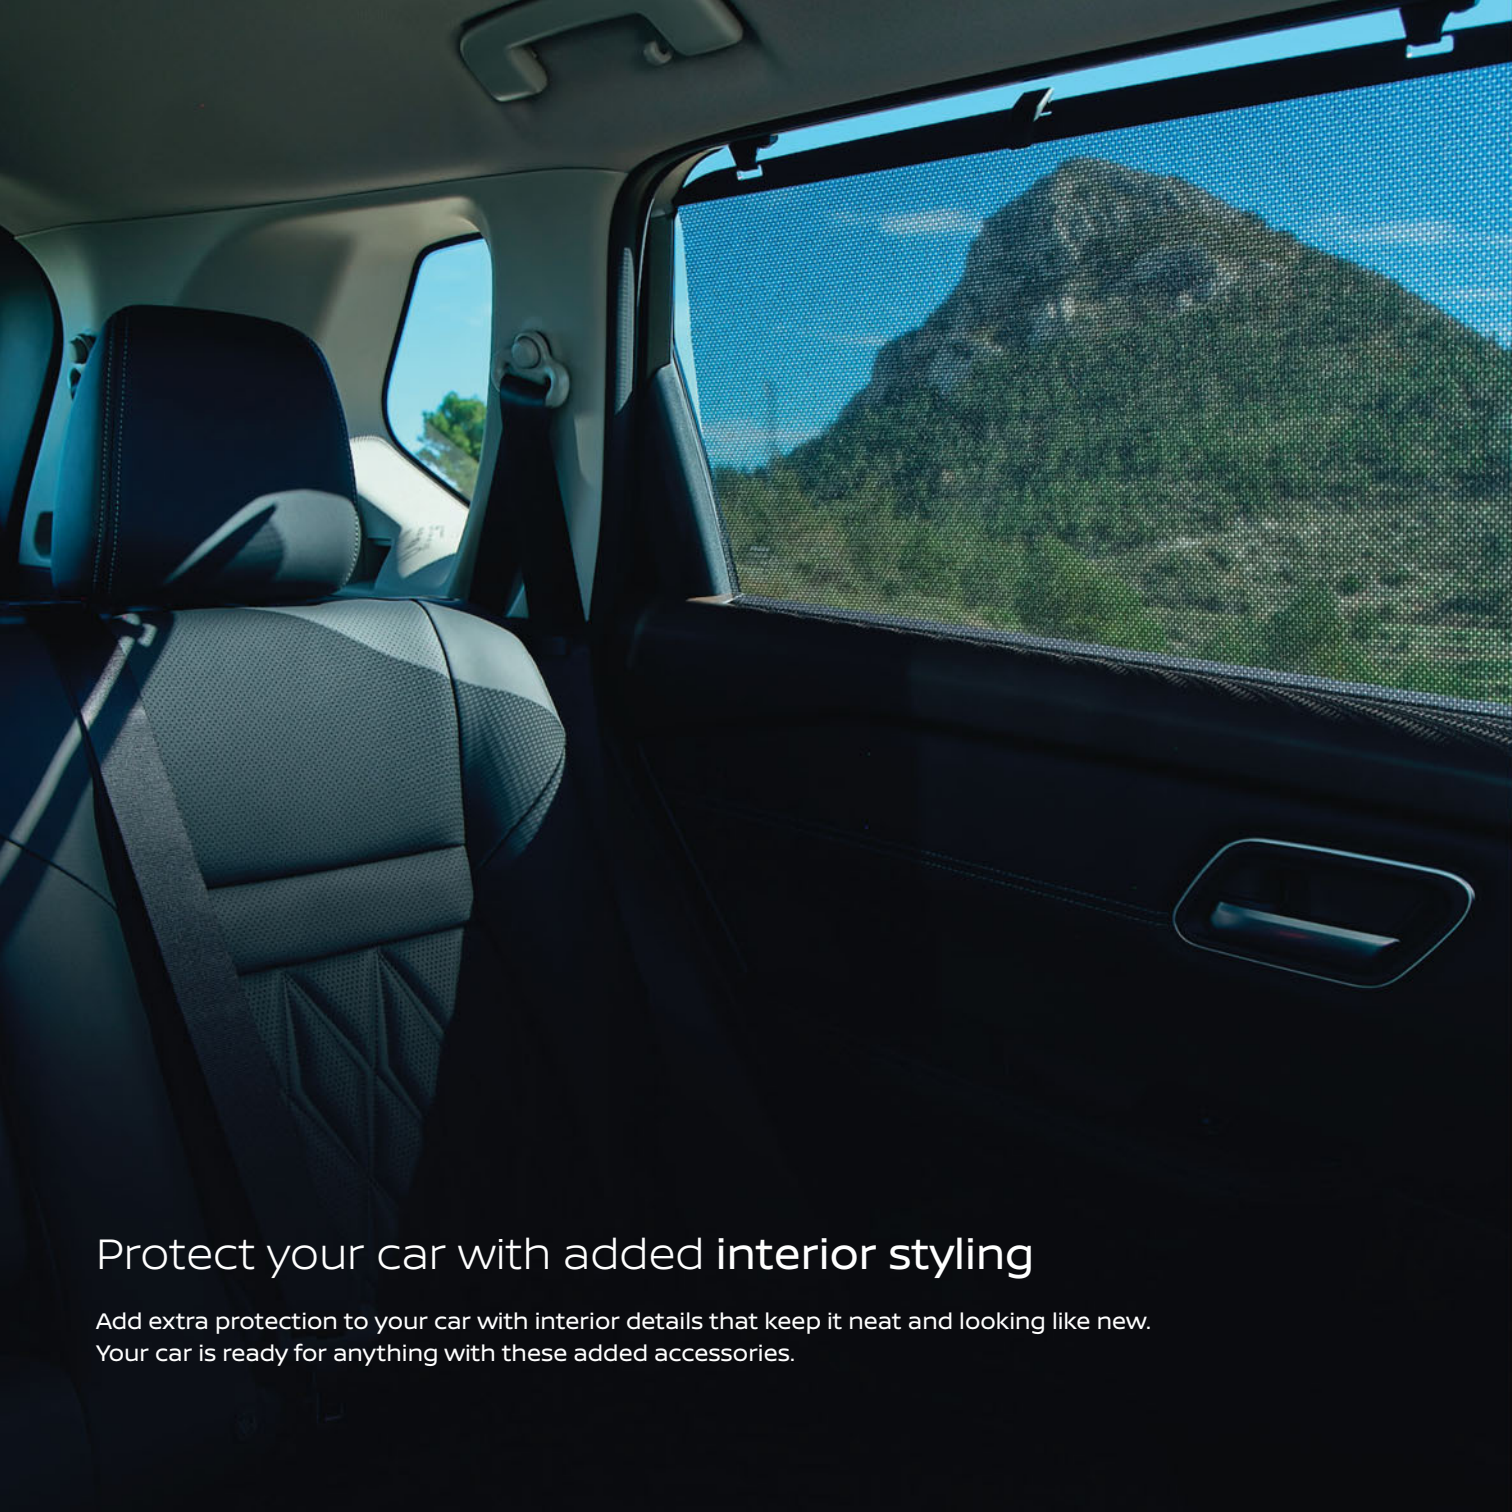

Protect your car with added interior styling

Add extra protection to your car with interior details that keep it neat and looking like new. Your car is ready for anything with these added accessories.